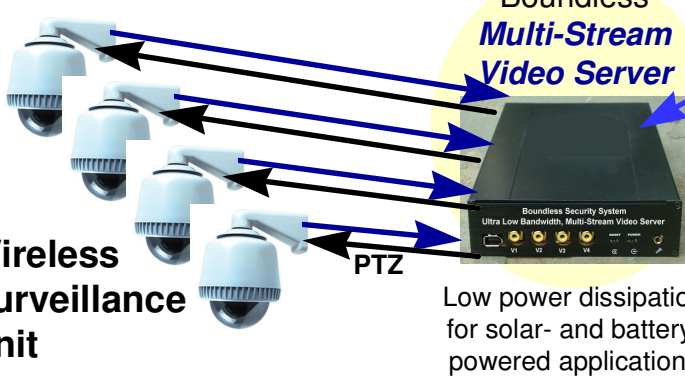

Wireless Surveillance Unit

Boundless **Multi-Stream Video Server**

Low power dissipation for solar- and battery-powered applications

Only 32 Kbps per camera are needed for Situation Assessment images at 5 frames per second (fps).

Only one antenna at a Wi-Fi base station is needed to communicate with many wireless surveillance units simultaneously.

A 10 Mbps, 2.4 GHz Wi-Fi base station can handle live, Situation Assessment images from 80+ cameras simultaneously at 5 fps/camera, using only a single Wi-Fi wireless channel. No video equipment is needed at a base station that has an Internet connection. Remote viewing requires only a Windows PC and Boundless' client viewing software.

Ultra Low Bandwidth, Low Power, Digital Video Surveillance Systems for Mobile, Covert and Long-Haul Wireless Applications

Boundless' multi-function, **Multi-Stream Video Server Subminiature** is 6" w x 1.75" h x 10" d. It uses less than 25w at 12 VDC including internal hard drive.

Boundless' multi-function, ultra low bandwidth, **Multi-Stream Video Server** provides internal recording for low network traffic. It enables secure, long-haul, wireless, live and recorded digital video, and motion searching with many cameras simultaneously. It:

- replaces analog video transmission devices
- transmits video with multiple frames per second per camera at ultra low bandwidth
- reduces wireless video surveillance traffic 100-fold compared to "fat pipe" solutions
- handles four CCTV cameras or opt multi-mega pixel high definition digital cameras
- provides extensive motion search with fast, remote review at ultra low bandwidth

Boundless' **Multi-Stream Video Server** continuously captures video from four CCTV or opt HDTV+ cameras. It meets competing needs for ease of communications, smooth motion and sharp images. It simultaneously forms multiple digital video streams for each camera, with different resolutions, frame rates and data rates, and records all streams internally for low, video-on-demand wireless traffic. *With 100 mW transmitters, 21 dB antennas, and line-of-sight distances up to 10 miles, a 10 Mbps Wi-Fi wireless base station can provide remote viewing of 80+ cameras simultaneously at 5 fps/camera using only a single Wi-Fi wireless channel.*

© 2005-6 Boundless Security Systems, Inc. (BSSI)
3 Simm Lane, Unit #1F • Newtown, CT 06470 USA
203-445-0562 • fax 203-445-0564
sales(at)BoundlessS.com • www.BoundlessS.com