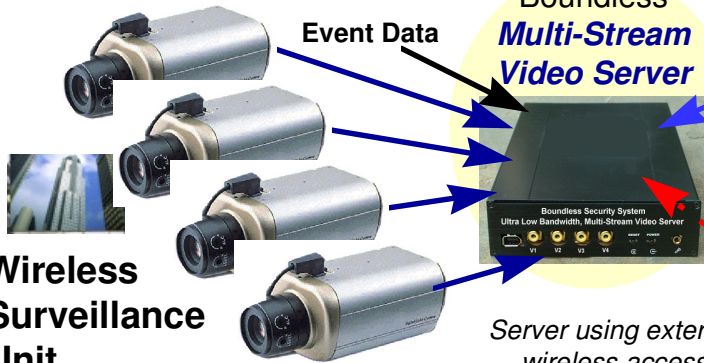

Multiply Wireless Outdoor Video Surveillance Channels 100-Fold !

Boundless Security Systems

sharper images, better access, easier installation

Mount on a pole, pod, vehicle...

Wireless Surveillance Unit

Boundless **Multi-Stream Video Server**

Server using external Wi-Fi wireless access client

The low power, Boundless **Multi-Stream Video Server** simultaneously creates and internally records three or more digital video streams for each of 4 CCTV cameras, providing sharp images, smooth motion, AND ease of communication, instead of only one of the three.

Only one antenna at a Wi-Fi base station is needed to communicate with many wireless surveillance units simultaneously.

A 10 Mbps, 2.4 GHz Wi-Fi base station can handle live, Situation Assessment images from 80+ cameras simultaneously at 5 fps/camera, using only a single Wi-Fi wireless channel. No video equipment is needed at a base station that has an Internet connection. Remote viewing requires only a Windows PC and Boundless' client viewing software.

Boundless' multi-function, ultra low bandwidth, **Multi-Stream Video Server** provides internal recording for low network traffic. It enables secure, long-haul, wireless, live and recorded digital video, and motion searching with many cameras simultaneously. It: